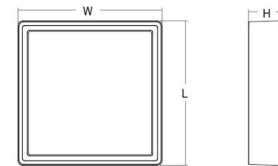

Light technic

Type of light source: LED
 Luminous flux: 630lm
 Efficacy: 90 lm/W
 Colour temperature: 3000K
 Colour rendering (CRI): Ra>80
 MacAdams factor: SDCM: 3
 Lifetime: L70/B20>100,000
 Lifetime: L80/B20>75,000
 Light distribution: Direct
 Optic: Opal
 Beam angle: 110°
 Photobiological safety: RG 0

Length (mm) L: 240
 Width (mm) W: 240
 Height (mm) H: 77
 Weight (kg) gross/net: 2.47 / 2.1

Packaging

Packing dimensions (mm): 248 x 248 x 92

7 0 2 1 9 8 6 0 5 2 4 1 1