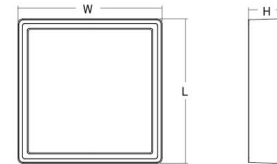

Light technic

Type of light source: LED
Luminous flux: 2370lm
Efficacy: 113 lm/W
Colour temperature: 4000K
Colour rendering (CRI): Ra>80
MacAdams factor: SDCM: 3
Lifetime: L70/B20>100,000
Lifetime: L80/B20>75,000
Light distribution: Direct
Optic: Opal
Beam angle: 110°
Photobiological safety: RG 0