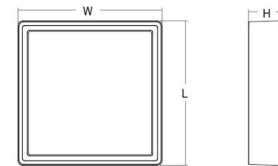

Light technic

Type of light source: LED
Luminous flux: 2370lm
Efficacy: 113 lm/W
Colour temperature: 4000K
Colour rendering (CRI): Ra>80
MacAdams factor: SDCM: 3
Lifetime: L70/B20>100,000
Lifetime: L80/B20>75,000
Light distribution: Direct
Optic: Opal
Beam angle: 110°
Photobiological safety: RG 0

Length (mm) L: 310
Width (mm) W: 310
Height (mm) H: 77
Weight (kg) gross/net: 3.65 / 3.45

Packaging

Packing dimensions (mm): 318 x 318 x 92

7 0 2 1 9 8 6 0 5 3 7 1 5