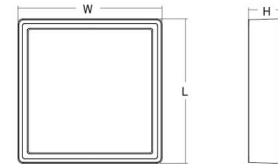

Light technic

Type of light source: LED
Luminous flux: 1980lm
Efficacy: 94 lm/W
Colour temperature: 3000K
Colour rendering (CRI): Ra>80
MacAdams factor: SDCM: 3
Lifetime: L70/B20>100,000
Lifetime: L80/B20>75,000
Light distribution: Direct
Optic: Opal
Beam angle: 110°
Photobiological safety: RG 0

Materials and finish

Housing: Aluminium
Colour: Graphite
Optics: UV-stabilized polycarbonate

Mounting/Connection

Mounting: Surface, Indoor / Outdoor
Connection: Screwless terminal block

Dimensions

Length (mm) L: 310
Width (mm) W: 310
Height (mm) H: 77
Weight (kg) gross/net: 3.65 / 3.45

Packaging

Packing dimensions (mm): 318 x 318 x 92

7 0 2 1 9 8 6 0 5 3 6 1 6