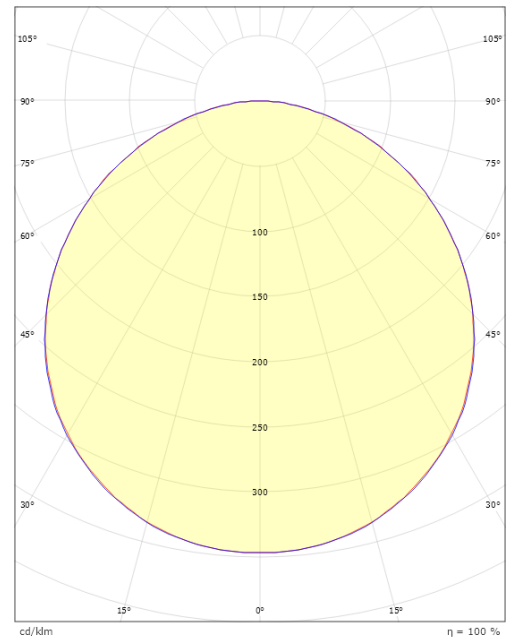

Packaging

Packing dimensions (mm): 318 x 318 x 92