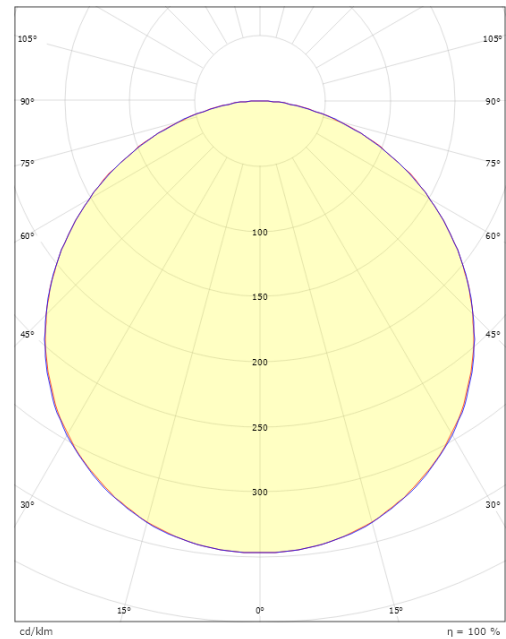

Packaging

Packing dimensions (mm): 318 x 318 x 92

cd/klm η = 100 %
— C0/C180
— C90/C270