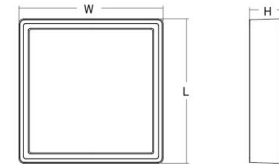

Light technic

Type of light source: LED
Luminous flux: 1980lm
Efficacy: 94 lm/W
Colour temperature: 3000K
Colour rendering (CRI): Ra>80
MacAdams factor: SDCM: 3
Lifetime: L70/B20>100,000
Lifetime: L80/B20>75,000
Light distribution: Direct
Optic: Opal
Beam angle: 110°
Photobiological safety: RG 0