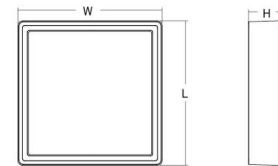

Light technic

Type of light source: LED
Luminous flux: 1980lm
Efficacy: 94 lm/W
Colour temperature: 3000K
Colour rendering (CRI): Ra>80
MacAdams factor: SDCM: 3
Lifetime: L70/B20>100,000
Lifetime: L80/B20>75,000
Light distribution: Direct
Optic: Opal
Beam angle: 110°
Photobiological safety: RG 0

Length (mm) L: 310
Width (mm) W: 310
Height (mm) H: 77
Weight (kg) gross/net: 3.65 / 3.45

Packaging

Packing dimensions (mm): 318 x 318 x 92

7 0 2 1 9 8 6 0 5 3 4 1 8