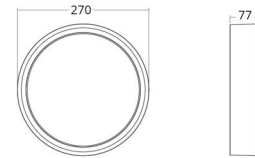

Frame Round

Frame Round White 670lm 4000K Ra>80 Trailing edge dimming

Article code: 605071
EAN: 7021986050714

Electrical

System wattage: 7W
Voltage: 220-240V
Max. luminaires per circuit breaker: B10: 77, B16: 123, C10: 77, C16: 123

Light technic

Type of light source: LED
Luminous flux: 670lm
Efficacy: 96 lm/W
Colour temperature: 4000K
Colour rendering (CRI): Ra>80
MacAdams factor: SDCM: 3
Lifetime: L70/B20>100,000
Lifetime: L80/B20>75,000
Light distribution: Direct
Optic: Opal
Beam angle: 110°
Photobiological safety: RG 0

Materials and finish

Housing: Aluminium
Colour: White (RAL 9003)
Optics: UV-stabilized polycarbonate

Mounting/Connection

Mounting: Surface, Indoor / Outdoor
Connection: Screwless terminal block

Dimensions

Height (mm) H: 77
Diameter (mm) D: 270
Weight (kg) gross/net: 2.39 / 1.9

Packaging

Packing dimensions (mm): 278 x 275 x 92

7 0 2 1 9 8 6 0 5 0 7 1 4