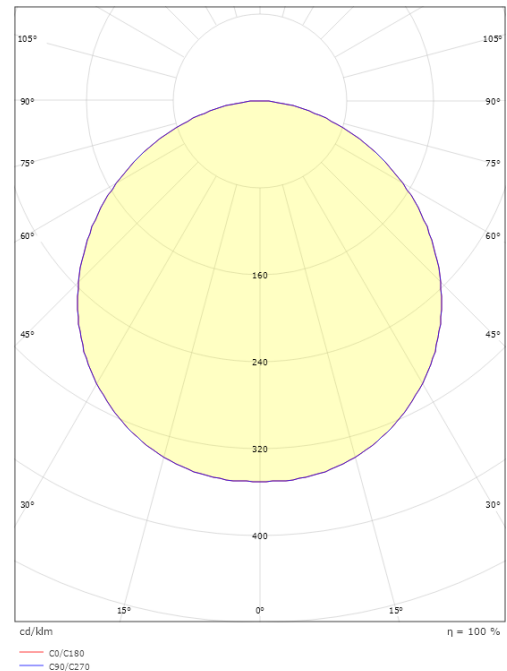

Height (mm) H: 77
Diameter (mm) D: 270
Weight (kg) gross/net: 2.39 / 1.9

Packaging

Packing dimensions (mm): 278 x 275 x 92

7 0 2 1 9 8 6 0 5 0 7 1 4