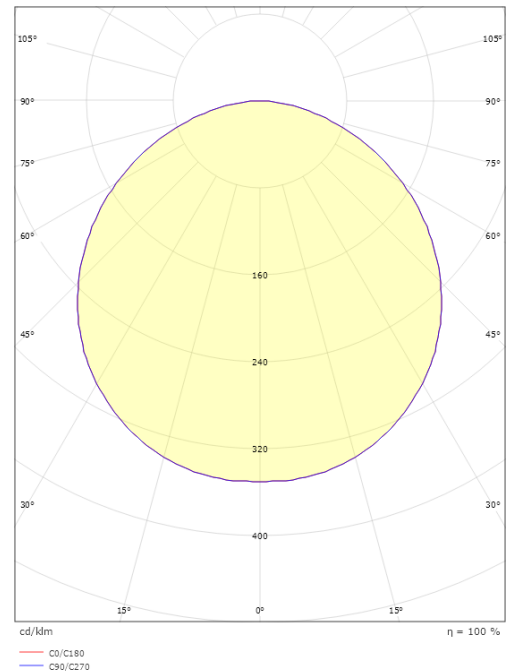

Materials and finish

Housing: Aluminium
Colour: Graphite
Optics: UV-stabilized polycarbonate

Mounting/Connection

Mounting: Surface, Indoor / Outdoor
Connection: Screwless terminal block

Dimensions

Height (mm) H: 77
Diameter (mm) D: 270
Weight (kg) gross/net: 2.39 / 1.9

Packaging

Packing dimensions (mm): 278 x 275 x 92

7 0 2 1 9 8 6 0 5 0 6 1 5