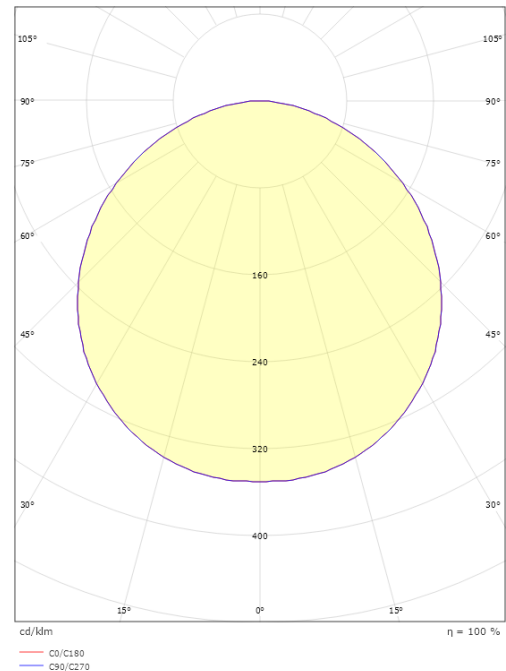

Height (mm) H: 77
Diameter (mm) D: 270
Weight (kg) gross/net: 2.39 / 1.9

Packaging

Packing dimensions (mm): 278 x 275 x 92

7 0 2 1 9 8 6 0 5 0 5 1 6