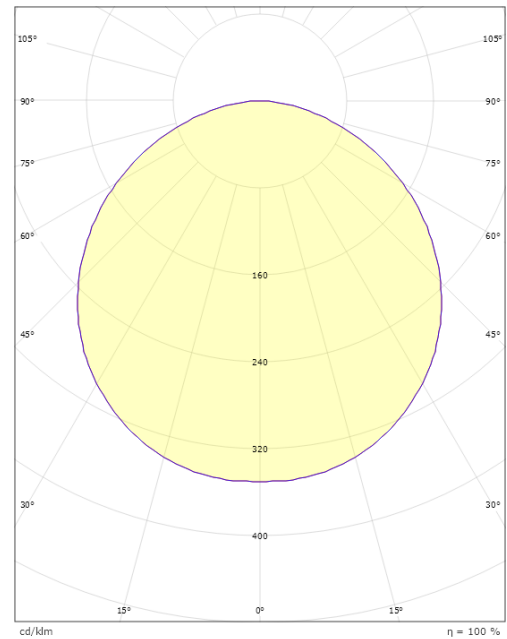

Height (mm) H: 77
Diameter (mm) D: 270
Weight (kg) gross/net: 2.39 / 1.9

Packaging

Packing dimensions (mm): 278 x 275 x 92

7 0 2 1 9 8 6 0 5 0 4 1 7