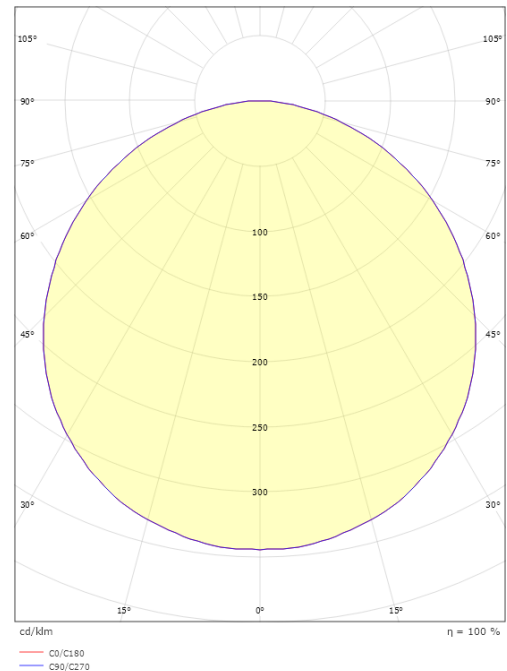

Light technic

Type of light source: LED
Luminous flux: 2380lm
Efficacy: 125 lm/W
Colour temperature: 4000K
Colour rendering (CRI): Ra>80
MacAdams factor: SDCM: 3
Lifetime: L70/B20>100,000
Lifetime: L80/B20>75,000
Light distribution: Direct
Optic: Opal
Beam angle: 110°
Photobiological safety: RG 0

Height (mm) H: 77
Diameter (mm) D: 325
Weight (kg) gross/net: 3.1 / 2.7

Packaging

Packing dimensions (mm): 332 x 332 x 92

7 0 2 1 9 8 6 0 5 1 7 1 1