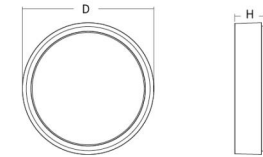

Light technic

Type of light source: LED
Luminous flux: 2320lm
Efficacy: 122 lm/W
Colour temperature: 3000K
Colour rendering (CRI): Ra>80
MacAdams factor: SDCM: 3
Lifetime: L70/B20>100,000
Lifetime: L80/B20>75,000
Light distribution: Direct
Optic: Opal
Beam angle: 110°
Photobiological safety: RG 0

Materials and finish

Housing: Aluminium
Colour: White (RAL 9003)
Optics: UV-stabilized polycarbonate

Mounting/Connection

Mounting: Surface, Indoor / Outdoor
Connection: Screwless terminal block

Dimensions

Height (mm) H: 77
Diameter (mm) D: 325
Weight (kg) gross/net: 3.1 / 2.7

Packaging

Packing dimensions (mm): 332 x 332 x 92

7 0 2 1 9 8 6 0 5 1 4 1 4