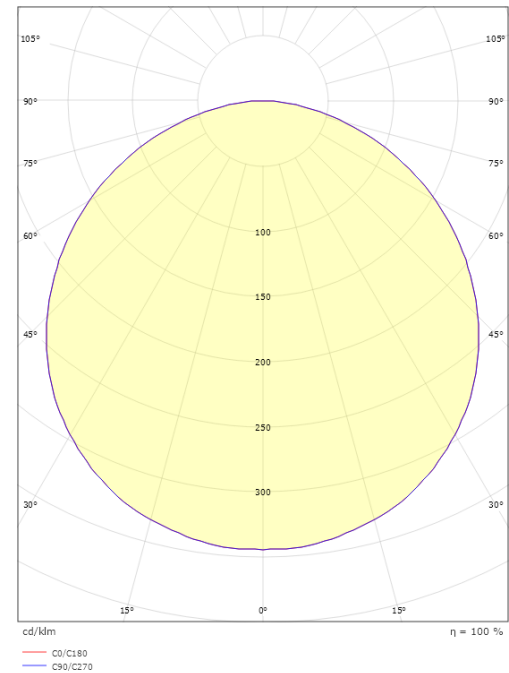

Height (mm) H: 77
Diameter (mm) D: 325
Weight (kg) gross/net: 3.1 / 2.7

Packaging

Packing dimensions (mm): 332 x 332 x 92

7 0 2 1 9 8 6 0 5 1 4 1 4