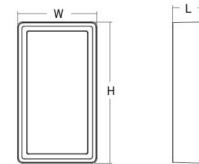

Light technic

Type of light source: LED
Luminous flux: 550lm
Efficacy: 85 lm/W
Colour temperature: 3000K
Colour rendering (CRI): Ra>80
MacAdams factor: SDCM: 3
Lifetime: L70/B20>100,000
Lifetime: L80/B20>75,000
Light distribution: Direct
Optic: Opal
Beam angle: 110°
Photobiological safety: RG 0

Length (mm) L: 240
Width (mm) W: 150
Height (mm) H: 77
Weight (kg) gross/net: 1.9 / 1.75

Packaging

Packing dimensions (mm): 248 x 158 x 92

7 0 2 1 9 8 6 0 5 4 5 1 4