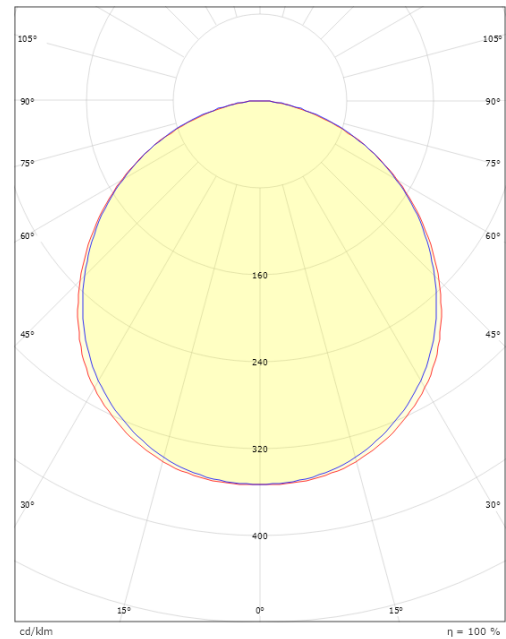

Light technic

Type of light source: LED
Luminous flux: 550lm
Efficacy: 85 lm/W
Colour temperature: 3000K
Colour rendering (CRI): Ra>80
MacAdams factor: SDCM: 3
Lifetime: L70/B20>100,000
Lifetime: L80/B20>75,000
Light distribution: Direct
Optic: Opal
Beam angle: 110°
Photobiological safety: RG 0

Length (mm) L: 240
Width (mm) W: 150
Height (mm) H: 77
Weight (kg) gross/net: 1.9 / 1.75

Packaging

Packing dimensions (mm): 248 x 158 x 92

7 0 2 1 9 8 6 0 5 4 5 1 4