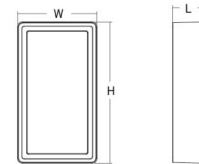

Light technic

Type of light source: LED
Luminous flux: 550lm
Efficacy: 85 lm/W
Colour temperature: 3000K
Colour rendering (CRI): Ra>80
MacAdams factor: SDCM: 3
Lifetime: L70/B20>100,000
Lifetime: L80/B20>75,000
Light distribution: Direct
Optic: Opal
Beam angle: 110°
Photobiological safety: RG 0