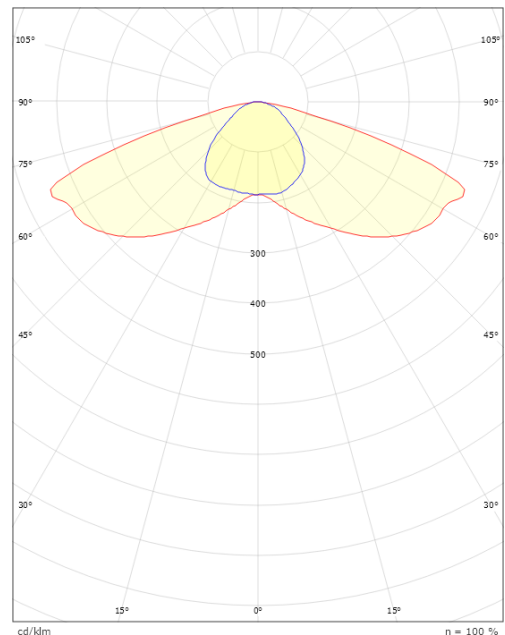

Fenes Lens 1 3790lm 3000K Ra>70 On/Off

Article code: 212632
EAN: 7021982126321

Electrical

System wattage: 35W
Voltage: 220-240V
Frequency (Hz): 50/60Hz
Max. luminaires per circuit breaker: B10: 32, B16: 50, C10: 52, C16: 85

Light technic

Type of light source: LED
Luminous flux: 3790lm
Efficacy: 108 lm/W
Colour temperature: 3000K
Colour rendering (CRI): Ra>70
MacAdams factor: SDCM: 3
Lifetime: L95/B50>100,000
Lifetime: L98>50,000
Light distribution: Direct
Optic: PMMA, Polymethylmethacrylat

Control/Dimming

Type: On/Off

Protection

Luminaire class: Class II
IK Class: IK08
IP Class: IP66

Energy and approvals

Contains light source of energy class: C

Materials and finish

Housing: Aluminium
Colour: Grey RAL 7042
Optics: Tempered glass

Mounting/Connection

Mounting: Pole - Side Top (Ø42-48/Ø60), Outdoor
Module: Lens 1
Cable: Cable 2x1.0mm² 8m, H05RN-F
Wind projected area: S=0,0175m² T=0,048m²

Dimensions

Length (mm) L: 370
Width (mm) W: 170
Height (mm) H: 145
Weight (kg) gross/net: 3.578 / 2.93

Packaging

Packing dimensions (mm): 480 x 180 x 95

cd/kdm
— C0/C180
— C90/C270

7 0 2 1 9 8 2 1 2 6 3 2 1