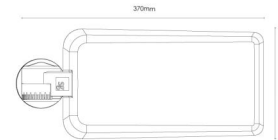

Mounting/Connection

Mounting: Pole - Side Top (Ø42-48/Ø60), Outdoor
 Module: Lens 1
 Cable: Cable 2x1.0mm² 8m, H05RN-F
 Wind projected area: S=0,0175m² T=0,048m²

Dimensions

Length (mm) L: 370
 Width (mm) W: 170
 Height (mm) H: 145
 Weight (kg) gross/net: 3.578 / 2.93

Packaging

Packing dimensions (mm): 480 x 180 x 95

cd/kdm
 — C0/C180
 — C90/C270

7 0 2 1 9 8 2 1 2 6 3 2 1