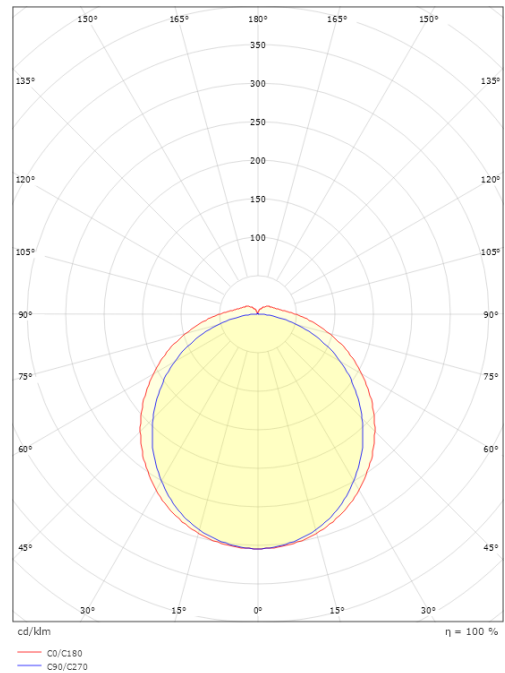

Farm 66

Farm 66 1200 Grey 4030lm 4000K Ra>80 On/Off

Article code: 120009
EAN: 7021981200091

Electrical

System wattage: 34W
Voltage: 220-240V
Frequency (Hz): 50/60Hz
Max. luminaires per circuit breaker: B10: 18, B16: 30, C10: 31, C16: 51
Leakage current (mA): 0.08

Light technic

Type of light source: LED
Luminous flux: 4030lm
Efficacy: 119 lm/W
Colour temperature: 4000K
Colour rendering (CRI): Ra>80
MacAdams factor: SDCM: 3
Lifetime: L90/B50>50,000
Minimum ambient temperature: -25°C
Light distribution: Direct
Optic: Opal
UGR: UGR<28

Control/Dimming

Type: On/Off

Protection

Luminaire class: Class I
IK Class: IK08
IP Class: IP66
Fire protection class: 850°C - 30s

Energy and approvals

Contains light source of energy class: C
Breeam: Fulfils Hea 01 for flicker free lighting
Food Safety approved (IFS and HACCP): Yes

Materials and finish

Housing: PC with ammonia-protection coating, end caps in ASA
Colour: Grey
Optics: Polycarbonat (PC)

Mounting/Connection

Mounting: Surface, Indoor
Module: 1200
Connection: 5-pole screwless terminal block with 5x2,5mm² through wiring

Dimensions

Length (mm) L: 1174
Width (mm) W: 112
Height (mm) H: 67
Weight (kg) gross/net: 1.837 / 1.547

Packaging

Packing dimensions (mm): 1180 x 114 x 71

7 0 2 1 9 8 1 2 0 0 9 1