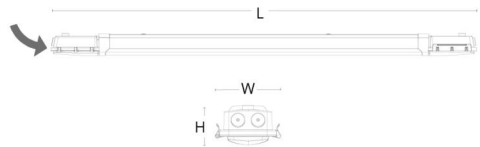

Farm 66

Farm 66 1200 Grey 4030lm 4000K Ra>80 On/Off

Article code: 120009
EAN: 7021981200091

Electrical

System wattage: 34W
Voltage: 220-240V
Frequency (Hz): 50/60Hz
Max. luminaires per circuit breaker: B10: 18, B16: 30, C10: 31, C16: 51
Leakage current (mA): 0.08

Light technic

Type of light source: LED
Luminous flux: 4030lm
Efficacy: 119 lm/W
Colour temperature: 4000K
Colour rendering (CRI): Ra>80
MacAdams factor: SDCM: 3
Lifetime: L90/B50>50,000
Minimum ambient temperature: -25°C
Light distribution: Direct
Optic: Opal
UGR: UGR<28

Control/Dimming

Type: On/Off

Protection

Luminaire class: Class I
IK Class: IK08
IP Class: IP66
Fire protection class: 850°C - 30s

Energy and approvals

Contains light source of energy class: C
Breeam: Fulfils Hea 01 for flicker free lighting
Food Safety approved (IFS and HACCP): Yes

Materials and finish

Housing: PC with ammonia-protection coating, end caps in ASA
Colour: Grey
Optics: Polycarbonat (PC)

Mounting/Connection

Mounting: Surface, Indoor
Module: 1200
Connection: 5-pole screwless terminal block with 5x2,5mm² through wiring

Dimensions

Length (mm) L: 1174
Width (mm) W: 112
Height (mm) H: 67
Weight (kg) gross/net: 1.837 / 1.547

Packaging

Packing dimensions (mm): 1180 x 114 x 71

7 0 2 1 9 8 1 2 0 0 9 1