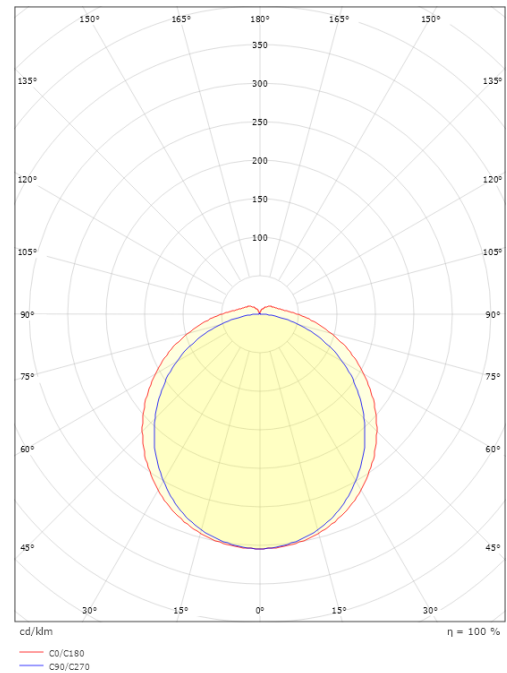

Light technic

Type of light source: LED
Luminous flux: 4030lm
Efficacy: 119 lm/W
Colour temperature: 4000K
Colour rendering (CRI): Ra>80
MacAdams factor: SDCM: 3
Lifetime: L90/B50>50,000
Minimum ambient temperature: -25°C
Light distribution: Direct
Optic: Opal
UGR: UGR<28

Dimensions

Length (mm) L: 1174
Width (mm) W: 112
Height (mm) H: 67
Weight (kg) gross/net: 1.837 / 1.547

Packaging

Packing dimensions (mm): 1180 x 114 x 71

7 0 2 1 9 8 1 2 0 0 9 1