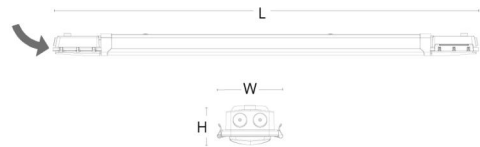

Materials and finish

Housing: PC with ammonia-protection coating, end caps in ASA
Colour: Grey
Optics: Polycarbonat (PC)

Mounting/Connection

Mounting: Surface, Indoor
Module: 1200
Connection: 5-pole screwless terminal block with 5x2,5mm² through wiring

Dimensions

Length (mm) L: 1174
Width (mm) W: 112
Height (mm) H: 67
Weight (kg) gross/net: 1.837 / 1.547

Packaging

Packing dimensions (mm): 1180 x 114 x 71

7 0 2 1 9 8 1 2 0 0 9 1