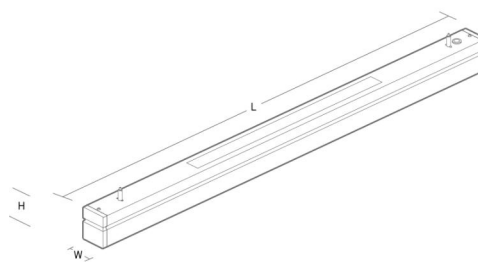

### Mounting/Connection

Mounting: Indoor

### Dimensions

Length (mm) L: 490  
Width (mm) W: 70  
Height (mm) H: 70  
Weight (kg) gross/net: 1.2 / 1

### Packaging

Packing dimensions (mm): 1245 x 113 x 98

5 7 0 3 8 2 1 1 7 2 4 7 9