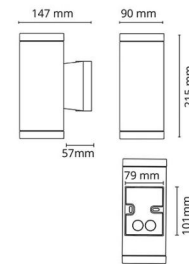

Echo 2x6,2W Graphite 720lm 3000K Ra>80 Trailing edge dimming

Article code: 633688
 EAN: 7021986336887

Electrical

Wattage: 2x6,2W
 System wattage: 12.4W
 Voltage: 220-240V

Light technic

Type of light source: LED
 Socket: GU10
 Light source included: Yes
 Luminous flux: 720lm
 Efficacy: 58 lm/W
 Colour temperature: 3000K
 Colour rendering (CRI): Ra>80
 MacAdams factor: SDCM: 4
 Lifetime: L70/B50>25,000
 Light distribution: Direct
 Optic: Glass Clear
 Beam angle: 35°/35°

Materials and finish

Housing: Aluminium
 Colour: Graphite
 Optics: Tempered glass

Mounting/Connection

Mounting: Surface, Outdoor
 Module: 2x6,2W
 Connection: Screwless terminal block

Dimensions

Width (mm) W: 90
 Height (mm) H: 215
 Depth (D): 147
 Weight (kg) gross/net: 1.944 / 1.62

Packaging

Packing dimensions (mm): 160 x 100 x 230