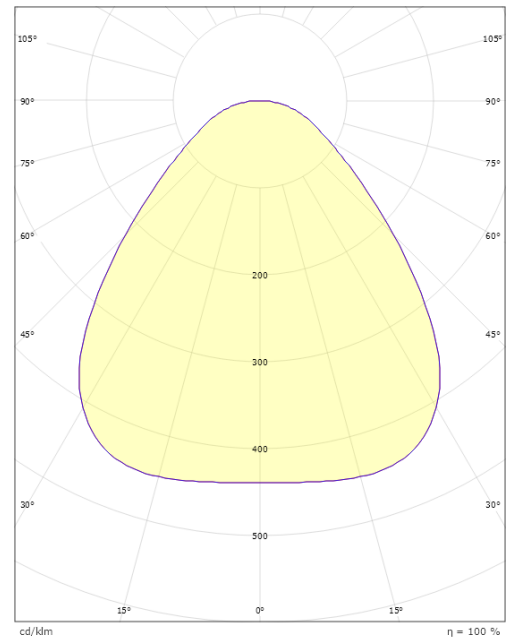

Materials and finish

Housing: Aluminium
Colour: Black
Optics: Acrylic (PMMA)

Mounting/Connection

Mounting: Surface, Indoor
Connection: Screwless terminal block

Dimensions

Height (mm) H: 55
Diameter (mm) D: 470
Weight (kg) gross/net: 4.845 / 4.433

Packaging

Packing dimensions (mm): 490 x 485 x 60

7 0 2 1 9 8 6 0 6 0 1 7 1