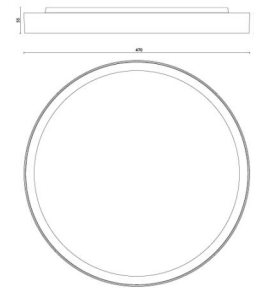

Materials and finish

Housing: Aluminium
Colour: Black
Optics: Acrylic (PMMA)

Mounting/Connection

Mounting: Surface, Indoor
Connection: Screwless terminal block

Dimensions

Height (mm) H: 55
Diameter (mm) D: 470
Weight (kg) gross/net: 4.845 / 4.433

Packaging

Packing dimensions (mm): 490 x 485 x 60

7 0 2 1 9 8 6 0 6 0 1 7 1