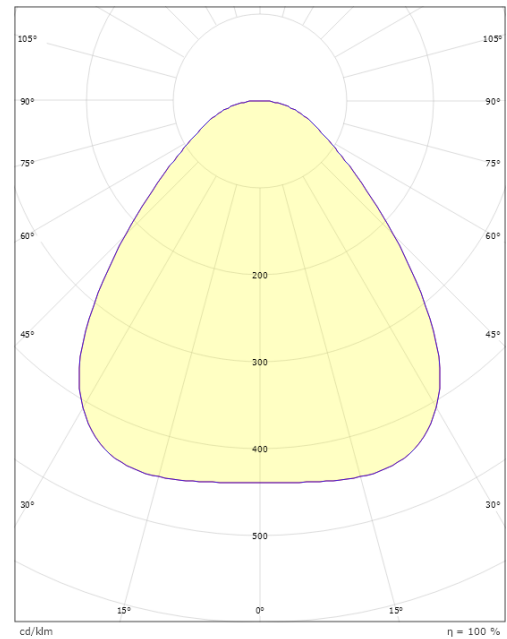

Materials and finish

Housing: Aluminium
Colour: White
Optics: Acrylic (PMMA)

Mounting/Connection

Mounting: Surface, Indoor
Connection: Screwless terminal block

Dimensions

Height (mm) H: 55
Diameter (mm) D: 470
Weight (kg) gross/net: 4.845 / 4.433

Packaging

Packing dimensions (mm): 490 x 485 x 60

7 0 2 1 9 8 6 0 6 0 0 0 3