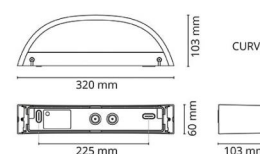

Curve Direct

Curve Direct White 550lm 3000K Ra>80 Trailing edge dimming

Article code: 611395
EAN: 7021986113952
Replaces: 611366

Electrical

System wattage: 7W
Voltage: 220-240V
Max. luminaires per circuit breaker: B10: 15, B16: 25, C10: 31, C16: 50

Light technic

Type of light source: LED
Luminous flux: 550lm
Efficacy: 79 lm/W
Colour temperature: 3000K
Colour rendering (CRI): Ra>80
MacAdams factor: SDCM: 3
Lifetime: L90/B10>50,000
Lifetime: L80/B10>100,000
Light distribution: Direct
Optic: Glass Frosted
Visible flicker (PstLM): 0.06
Stroboscopic flicker (SVM): 0.38
ULOR (): Yes

Materials and finish

Housing: Aluminium
Colour: Matte white (RAL 9003)
Optics: Tempered glass

Mounting/Connection

Mounting: Surface, Indoor / Outdoor
Connection: Screwless terminal block

Dimensions

Width (mm) W: 320
Height (mm) H: 60
Depth (D): 103
Weight (kg) gross/net: 1.54 / 1.4

Packaging

Packing dimensions (mm): 330 x 120 x 70