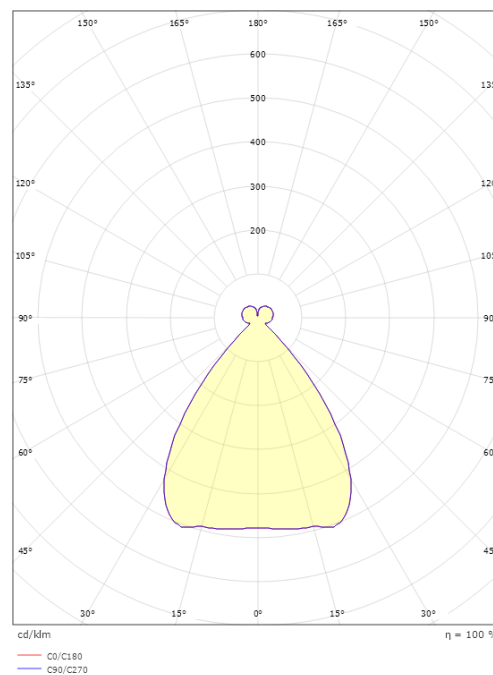

Concido Pendant LED

Concido Pendant LED White 5410lm 3000K Ra>80 DALI / Push Dim

Article code: 8246079774
EAN: 5703821162524

Electrical

System wattage: 55W
Voltage: 220-240V
Max. luminaires per circuit breaker: B10: 42, B16: 67, C10: 68, C16: 108
Leakage current (mA): 0.10

Light technic

Type of light source: LED
Luminous flux: 5410lm
Efficacy: 98 lm/W
Colour temperature: 3000K
Colour rendering (CRI): Ra>80
MacAdams factor: SDCM: 3
Lifetime: L70/B50>50,000
Light distribution: Direct/Indirect 75/25%
Optic: Glass Opal
UGR: UGR<22

Control/Dimming

Type: DALI / Push Dim

Protection

Luminaire class: Class I
IP Class: IP20

Energy and approvals

Contains light source of energy class: D
Breeam: Fulfils Hea 01 for flicker free lighting

Materials and finish

Housing: Aluminium
Colour: White (RAL 9010, 20% gloss)
Optics: Aluminium / Glass

Mounting/Connection

Mounting: Suspended, Indoor
Cable: Cable 5x0,75mm² 5,0m

Dimensions

Height (mm) H: 645
Diameter (mm) D: 292
Weight (kg) gross/net: 7.3 / 7.1

Packaging

Packing dimensions (mm): 392 x 392 x 675

5 7 0 3 8 2 1 1 6 2 5 2 4