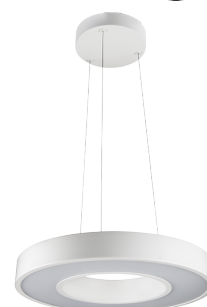

Circulus Pendant

Circulus Pendant White 1345lm 3000K Ra>80 Trailing edge dimming

Article code: 212006
EAN: 7021982120060

Electrical

Wattage: 19W
System wattage: 18.7W
Voltage: 220-240V
Max. luminaires per circuit breaker: B10: 19, B16: 30, C10: 31, C16: 51

Light technic

Type of light source: LED
Luminous flux: 1345lm
Efficacy: 72 lm/W
Colour temperature: 3000K
Colour rendering (CRI): Ra>80
MacAdams factor: SDCM: 3
Lifetime: L80/B10>50,000
Lifetime: L70/B50>100,000
Light distribution: Direct
Optic: Opal
Beam angle: 110°
UGR: UGR<25
Photobiological safety: RG 0

Control/Dimming

Type: Trailing edge dimming

Protection

Luminaire class: Class I
IP Class: IP20

Energy and approvals

Contains light source of energy class: D
Breeam: Fulfils Hea 01 for flicker free lighting

Materials and finish

Housing: Steel
Colour: Matte white (RAL 9003)
Optics: Acrylic (PMMA)

Mounting/Connection

Mounting: Suspended, Indoor
Connection: Screwless terminal block

Dimensions

Height (mm) H: 280
Diameter (mm) D: 360
Weight (kg) gross/net: 3 / 2.3

Packaging

Packing dimensions (mm): 370 x 370 x 95

7 0 2 1 9 8 2 1 2 0 0 6 0