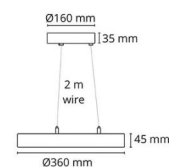

Light technic

Type of light source: LED
Luminous flux: 1345lm
Efficacy: 72 lm/W
Colour temperature: 3000K
Colour rendering (CRI): Ra>80
MacAdams factor: SDCM: 3
Lifetime: L80/B10>50,000
Lifetime: L70/B50>100,000
Light distribution: Direct
Optic: Opal
Beam angle: 110°
UGR: UGR<25
Photobiological safety: RG 0

Materials and finish

Housing: Steel
Colour: Matte white (RAL 9003)
Optics: Acrylic (PMMA)

Mounting/Connection

Mounting: Suspended, Indoor
Connection: Screwless terminal block

Dimensions

Height (mm) H: 280
Diameter (mm) D: 360
Weight (kg) gross/net: 3 / 2.3

Packaging

Packing dimensions (mm): 370 x 370 x 95

7 0 2 1 9 8 2 1 2 0 0 6 0