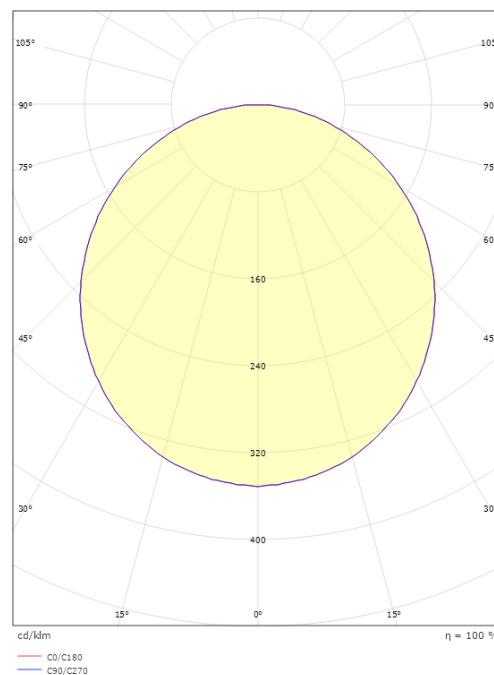

Circulus Pendant

Circulus Pendant White 1345lm 3000K Ra>80 Trailing edge dimming

Article code: 212006
EAN: 7021982120060

Electrical

Wattage: 19W
System wattage: 18.7W
Voltage: 220-240V
Max. luminaires per circuit breaker: B10: 19, B16: 30, C10: 31, C16: 51

Light technic

Type of light source: LED
Luminous flux: 1345lm
Efficacy: 72 lm/W
Colour temperature: 3000K
Colour rendering (CRI): Ra>80
MacAdams factor: SDCM: 3
Lifetime: L80/B10>50,000
Lifetime: L70/B50>100,000
Light distribution: Direct
Optic: Opal
Beam angle: 110°
UGR: UGR<25
Photobiological safety: RG 0

Control/Dimming

Type: Trailing edge dimming

Protection

Luminaire class: Class I
IP Class: IP20

Energy and approvals

Contains light source of energy class: D
Breeam: Fulfils Hea 01 for flicker free lighting

Materials and finish

Housing: Steel
Colour: Matte white (RAL 9003)
Optics: Acrylic (PMMA)

Mounting/Connection

Mounting: Suspended, Indoor
Connection: Screwless terminal block

Dimensions

Height (mm) H: 280
Diameter (mm) D: 360
Weight (kg) gross/net: 3 / 2.3

Packaging

Packing dimensions (mm): 370 x 370 x 95

7 0 2 1 9 8 2 1 2 0 0 6 0