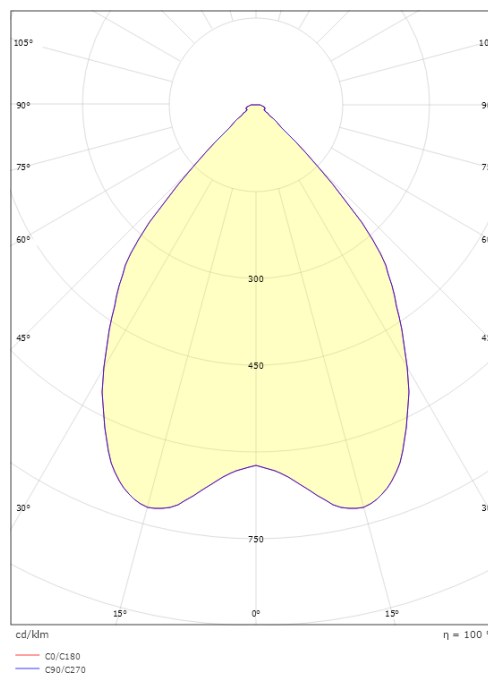

Packaging

Packing dimensions (mm): 120 x 115 x 45