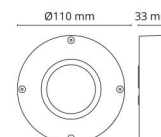

Light technic

Type of light source: LED
 Luminous flux: 200lm
 Efficacy: 67 lm/W
 Colour temperature: 2700K
 Colour rendering (CRI): Ra>80
 MacAdams factor: SDCM: 3
 Lifetime: L70/B50>50,000
 Light distribution: Direct
 Optic: Glass Clear
 Beam angle: 65°

Housing: Aluminium
 Colour: Matte white (RAL 9003)
 Optics: Tempered glass

Mounting/Connection

Mounting: Surface, Indoor / Outdoor
 Connection: Screwless terminal block

Dimensions

Height (mm) H: 33
 Diameter (mm) D: 110
 Weight (kg) gross/net: 0.324 / 0.27

Packaging

Packing dimensions (mm): 120 x 115 x 45

7 0 2 1 9 8 9 1 2 0 1 2 4