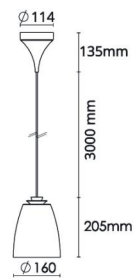

Bell

Bell Black/Gold Mini 240lm 2700K Ra>90 Trailing edge dimming

Article code: 312362
EAN: 7021983123626

Electrical

System wattage: 5W
Voltage: 220-240V

Light technic

Type of light source: LED
Socket: E27
Light source included: Yes
Luminous flux: 240lm
Efficacy: 48 lm/W
Colour temperature: 2700K
Colour rendering (CRI): Ra>90
MacAdams factor: SDCM: 3
Lifetime: L70/B50>50,000
Light distribution: Direct/Indirect
Optic: Opal
Beam angle: 137°
UGR: UGR<22

Materials and finish

Housing: Sheet steel
Colour: Black/Gold
Optics: UV-stabilized polycarbonate

Mounting/Connection

Mounting: Surface, Indoor
Module: Pendant
Cable: Cable 3m
Connection: Screwless terminal block

Dimensions

Height (mm) H: 205
Diameter (mm) D: 160
Weight (kg) gross/net: 1.109 / 0.8

Packaging

Packing dimensions (mm): 172 x 202 x 280

7 0 2 1 9 8 3 1 2 3 6 2 6