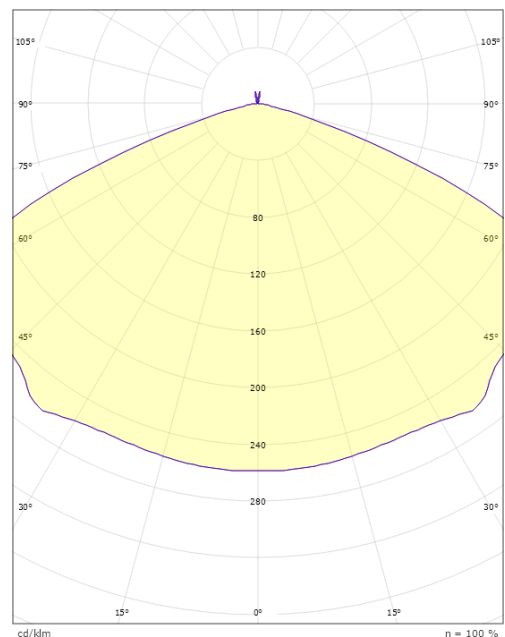

Dimensions

Height (mm) H: 205
Diameter (mm) D: 160
Weight (kg) gross/net: 1.109 / 0.8

Packaging

Packing dimensions (mm): 172 x 202 x 280

7 0 2 1 9 8 3 1 2 3 6 2 6