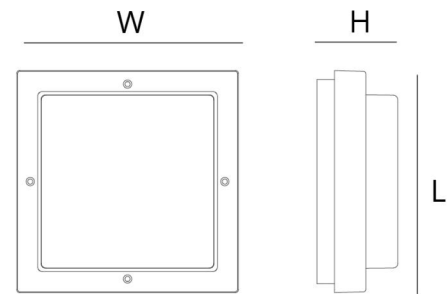

### Mounting/Connection

Mounting: Surface, Indoor / Outdoor  
Connection: Screwless terminal block

### Dimensions

Length (mm) L: 308  
Width (mm) W: 308  
Height (mm) H: 88  
Weight (kg) gross/net: 1.9 / 1.9

### Packaging

Packing dimensions (mm): 308 x 308 x 88

W

H

L

7 0 2 1 9 8 6 1 1 1 9 7 2