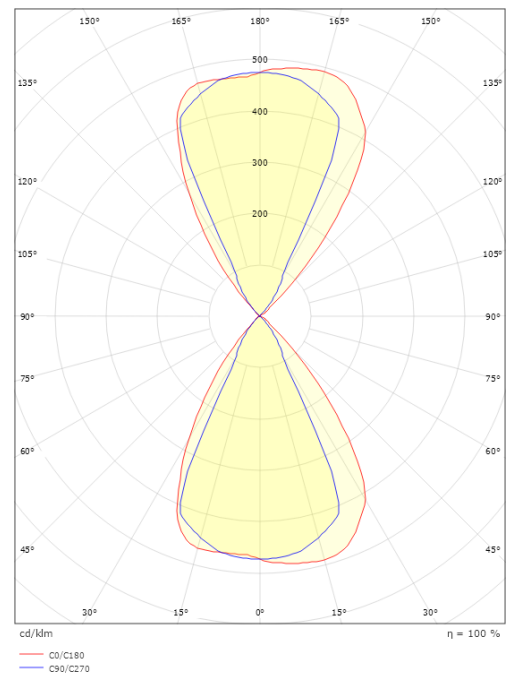

Light technic

Type of light source: LED
Luminous flux: 360lm
Efficacy: 45 lm/W
Colour temperature: 3000K
Colour rendering (CRI): Ra>80
MacAdams factor: SDCM: 3
Lifetime: L80/B20>60,000
Optic: Lens
Photobiological safety: RG 1

Mounting/Connection

Mounting: Surface, Indoor / Outdoor
Connection: Screwless terminal block

Dimensions

Length (mm) L: 120
Width (mm) W: 120
Height (mm) H: 120
Weight (kg) gross/net: 0.875 / 0.809

Packaging

Packing dimensions (mm): 125 x 125 x 135

7 0 2 1 9 8 6 4 1 7 3 2 6