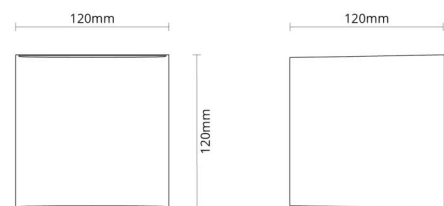

Mounting/Connection

Mounting: Surface, Indoor / Outdoor
Connection: Screwless terminal block

Dimensions

Length (mm) L: 120
Width (mm) W: 120
Height (mm) H: 120
Weight (kg) gross/net: 0.875 / 0.809

Packaging

Packing dimensions (mm): 125 x 125 x 135

7 0 2 1 9 8 6 4 1 7 3 2 6