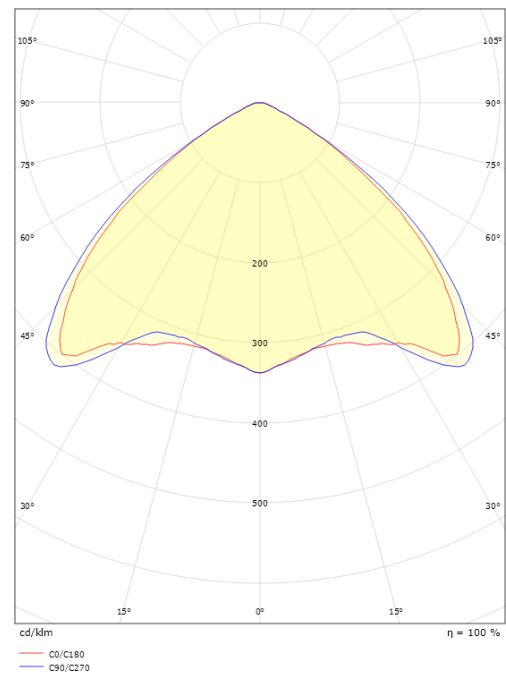

Arena 1200 White Wide 8980/11800lm 4000K Ra>80 DALI

Article code: 8246093598
EAN: 5703821174596

• = This article is produced by order, with an expected delivery time of 3-4 weeks.

Electrical

Wattage: 57/77W
System wattage: 57W
Voltage: 220-240V
Max. luminaires per circuit breaker: B10: 12, B16: 21, C10: 19, C16: 34

Light technic

Type of light source: LED
Luminous flux: 8980/11800lm
Efficacy: 158 lm/W
Colour temperature: 4000K
Colour rendering (CRI): Ra>80
MacAdams factor: SDCM: 3
Lifetime: L90/B10>70,000
Lifetime: L80/B20>100,000
Minimum ambient temperature: -25°C
Light distribution: Direct
Optic: Lens Wide
Beam angle: Wide
UGR: UGR<25
Photobiological safety: RG 1

Control/Dimming

Type: DALI

Protection

Luminaire class: Class I

Energy and approvals

Contains light source of energy class: C
Breeam: Fulfils Hea 01 for flicker free lighting

Materials and finish

Housing: Sheet steel
Colour: White (RAL 9010, 20% gloss)
Optics: Acrylic (PMMA)

Mounting/Connection

Mounting: Suspended or surface, Indoor
Module: 1200
Connection: 7-pole screwless terminal block with 5x2,5mm² (+DALI) through wiring

Dimensions

Length (mm) L: 1194
Width (mm) W: 138
Height (mm) H: 63
Weight (kg) gross/net: 3.6 / 3.6

Packaging

Packing dimensions (mm): 1269 x 137 x 57

5 7 0 3 8 2 1 1 7 4 5 9 6