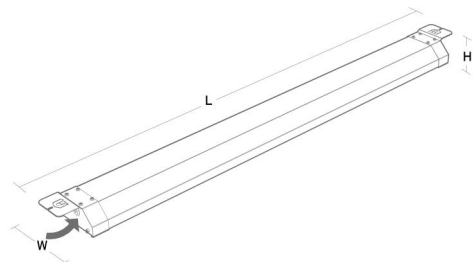

### Mounting/Connection

Mounting: Suspended or surface, Indoor  
 Module: 1200  
 Connection: 7-pole screwless terminal block with 5x2,5mm<sup>2</sup> (+DALI) through wiring

### Dimensions

Length (mm) L: 1194  
 Width (mm) W: 138  
 Height (mm) H: 63  
 Weight (kg) gross/net: 3.6 / 3.6

### Packaging

Packing dimensions (mm): 1269 x 137 x 57

5 7 0 3 8 2 1 1 7 4 5 9 6