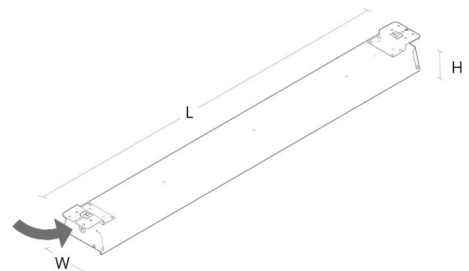

### Mounting/Connection

Mounting: Surface, Indoor  
Module: 1200  
Connection: 5-pole screwless terminal block with 5x2,5mm<sup>2</sup> through wiring

### Dimensions

Length (mm) L: 1184  
Width (mm) W: 134  
Height (mm) H: 72  
Weight (kg) gross/net: 3.6 / 3.15

### Packaging

Packing dimensions (mm): 1192 x 76 x 143

7 0 2 1 9 8 6 0 7 0 1 0 1