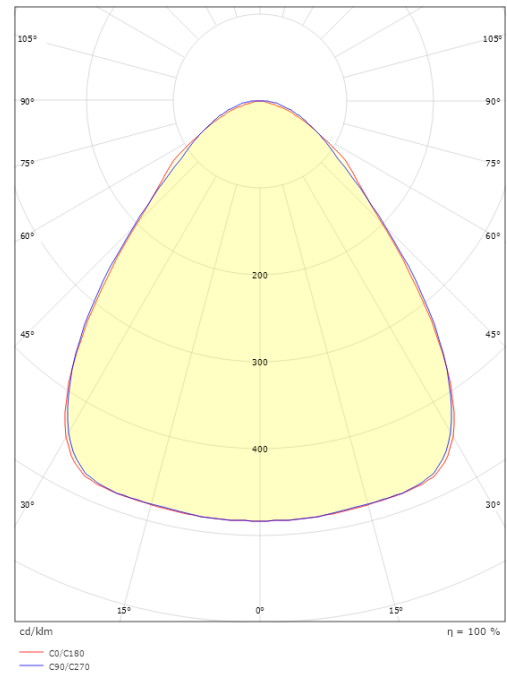

Arena ECO

Arena ECO 1200 Wide 10960lm 4000K Ra>80 On/Off

Article code: 607010
EAN: 7021986070101

Electrical

System wattage: 76W
Voltage: 220-240V
Max. luminaires per circuit breaker: B10: 18, B16: 30, C10: 31, C16: 51
Leakage current (mA): 0.22

Light technic

Type of light source: LED
Luminous flux: 10960lm
Efficacy: 144 lm/W
Colour temperature: 4000K
Colour rendering (CRI): Ra>80
MacAdams factor: SDCM: 3
Lifetime: L80/B20>100,000
Lifetime: L90>50,000
Light distribution: Direct
Beam angle: 90°
Photobiological safety: RG 1

Control/Dimming

Type: On/Off

Protection

Luminaire class: Class I

Energy and approvals

Breem: Fulfils Hea 01 for flicker free lighting

Materials and finish

Housing: Steel
Optics: Acrylic (PMMA)

Mounting/Connection

Mounting: Surface, Indoor
Module: 1200
Connection: 5-pole screwless terminal block with 5x2,5mm² through wiring

Dimensions

Length (mm) L: 1184
Width (mm) W: 134
Height (mm) H: 72
Weight (kg) gross/net: 3.6 / 3.15

Packaging

Packing dimensions (mm): 1192 x 76 x 143

7 0 2 1 9 8 6 0 7 0 1 0 1