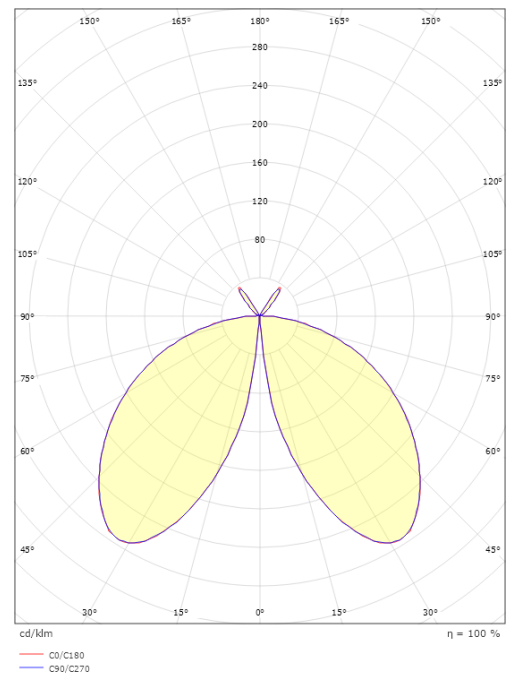

Arco Air Wall

Arco Air Wall Graphite 100lm 3000K Ra>80 Trailing edge dimming

Article code: 623625
EAN: 7021986236255
Replaces: 623622

Electrical

System wattage: 6.2W
Voltage: 220-240V

Light technic

Type of light source: LED
Socket: GU10
Light source included: Yes
Luminous flux: 100lm
Efficacy: 16 lm/W
Colour temperature: 3000K
Colour rendering (CRI): Ra>80
MacAdams factor: SDCM: 4
Lifetime: L70/B50>25,000
Light distribution: Direct/Indirect
Optic: Glass Clear
Beam angle: 360°

Control/Dimming

Type: Trailing edge dimming

Protection

Luminaire class: Class I
IK Class: IK08
IP Class: IP54

Energy and approvals

Contains light source of energy class: F
Breeam: Fulfils Hea 01 for flicker free lighting

Materials and finish

Housing: Aluminium
Colour: Graphite
Optics: Tempered glass

Mounting/Connection

Mounting: Outdoor
Connection: Screwless terminal block

Dimensions

Width (mm) W: 160
Height (mm) H: 356
Depth (D): 219
Weight (kg) gross/net: 1.77

Packaging

Packing dimensions (mm): 225 x 160 x 283

7 0 2 1 9 8 6 2 3 6 2 5 5