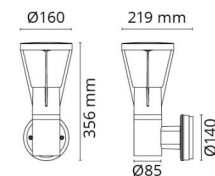

### Mounting/Connection

Mounting: Outdoor  
Connection: Screwless terminal block

### Dimensions

Width (mm) W: 160  
Height (mm) H: 356  
Depth (D): 219  
Weight (kg) gross/net: 1.77

### Packaging

Packing dimensions (mm): 225 x 160 x 283

7 0 2 1 9 8 6 2 3 6 2 5 5