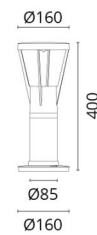

Arco Air Graphite R 75lm 2700K Ra>90 Trailing edge dimming

Article code: 623621
 EAN: 7021986236217

Electrical

System wattage: 6W
 Voltage: 220-240V

Light technic

Type of light source: LED
 Socket: GU10
 Light source included: Yes
 Luminous flux: 75lm
 Efficacy: 13 lm/W
 Colour temperature: 2700K
 Colour rendering (CRI): Ra>90
 MacAdams factor: SDCM: 2
 Lifetime: L70/B50>50,000
 Light distribution: Direct/Indirect
 Optic: Glass Clear
 Beam angle: 360°

Materials and finish

Housing: Aluminium
 Colour: Graphite
 Optics: Tempered glass

Mounting/Connection

Mounting: Pole, wall, bollard or earthing rod, Outdoor
 Connection: Screwless terminal block

Dimensions

Height (mm) H: 400
 Diameter (mm) D: 160
 Weight (kg) gross/net: 1.992 / 1.66

Packaging

Packing dimensions (mm): 185 x 185 x 460

7 021986236217