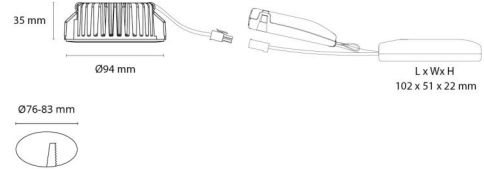

Light technic

Type of light source: LED
 Luminous flux: 680lm
 Efficacy: 80 lm/W
 Colour temperature: 3000K
 Colour rendering (CRI): Ra 98
 MacAdams factor: SDCM: 2
 Lifetime: L90/B10>100,000
 Light distribution: Direct Reflector
 Optic: Reflector
 Beam angle: 42°

Materials and finish

Housing: Aluminium
 Colour: Black (RAL 9004)
 Optics: Tempered glass

Mounting/Connection

Mounting: Recessed, Indoor / Outdoor
 Connection: Screwless terminal block

Dimensions

Height (mm) H: 37
 Diameter (mm) D: 94
 Cut-out (mm): 76
 Ceiling void depth (mm): 35
 Weight (kg) gross/net: 0.48 / 0.4

Packaging

Packing dimensions (mm): 115 x 100 x 95

cd/klm
 C0/C180
 C90/C270

7 0 2 1 9 8 9 0 4 3 2 3 2