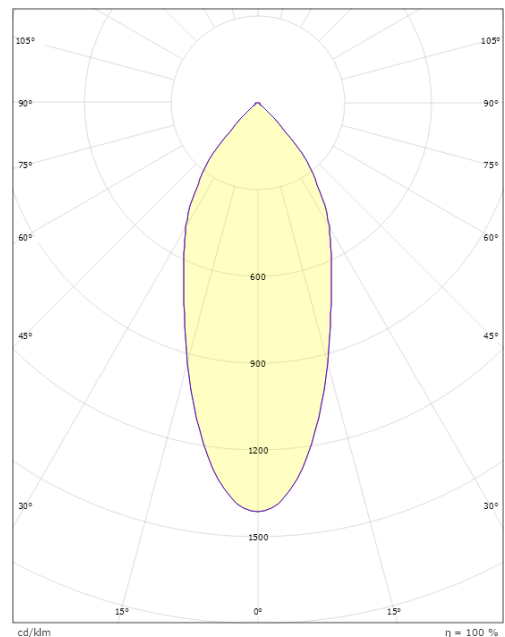

UniLED IsoSafe Airtight

UniLED IsoSafe Airtight Black 680lm 3000K Ra 98 Trailing edge dimming

Article code: 904323
EAN: 7021989043232

Electrical

Wattage: 7W
System wattage: 8.5W
Voltage: 220-240V
Max. luminaires per circuit breaker: B10: 19, B16: 30, C10: 31, C16: 51

Light technic

Type of light source: LED
Luminous flux: 680lm
Efficacy: 80 lm/W
Colour temperature: 3000K
Colour rendering (CRI): Ra 98
MacAdams factor: SDCM: 2
Lifetime: L90/B10>100,000
Light distribution: Direct Reflector
Optic: Reflector
Beam angle: 42°

Control/Dimming

Type: Trailing edge dimming

Protection

Luminaire class: Class II SELV
IP Class: IP65/IP20

Energy and approvals

Contains light source of energy class: F
Breeam: Fulfils Hea 01 for flicker free lighting

Materials and finish

Housing: Aluminium
Colour: Black (RAL 9004)
Optics: Tempered glass

Mounting/Connection

Mounting: Recessed, Indoor / Outdoor
Connection: Screwless terminal block

Dimensions

Height (mm) H: 37
Diameter (mm) D: 94
Cut-out (mm): 76
Ceiling void depth (mm): 35
Weight (kg) gross/net: 0.48 / 0.4

Packaging

Packing dimensions (mm): 115 x 100 x 95

cd/klm
C0/C180
C90/C270

7 0 2 1 9 8 9 0 4 3 2 3 2