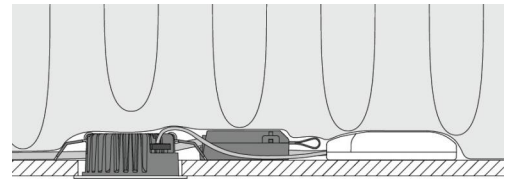

UniLED IsoSafe Airtight

UniLED IsoSafe Airtight Black 680lm 3000K Ra 98 Trailing edge dimming

Article code: 904323
EAN: 7021989043232

Electrical

Wattage: 7W
System wattage: 8.5W
Voltage: 220-240V
Max. luminaires per circuit breaker: B10: 19, B16: 30, C10: 31, C16: 51

Light technic

Type of light source: LED
Luminous flux: 680lm
Efficacy: 80 lm/W
Colour temperature: 3000K
Colour rendering (CRI): Ra 98
MacAdams factor: SDCM: 2
Lifetime: L90/B10>100,000
Light distribution: Direct Reflector
Optic: Reflector
Beam angle: 42°

Control/Dimming

Type: Trailing edge dimming

Protection

Luminaire class: Class II SELV
IP Class: IP65/IP20

Energy and approvals

Contains light source of energy class: F
Breeam: Fulfils Hea 01 for flicker free lighting

Materials and finish

Housing: Aluminium
Colour: Black (RAL 9004)
Optics: Tempered glass

Mounting/Connection

Mounting: Recessed, Indoor / Outdoor
Connection: Screwless terminal block

Dimensions

Height (mm) H: 37
Diameter (mm) D: 94
Cut-out (mm): 76
Ceiling void depth (mm): 35
Weight (kg) gross/net: 0.48 / 0.4

Packaging

Packing dimensions (mm): 115 x 100 x 95

cd/klm
C0/C180
C90/C270

7 0 2 1 9 8 9 0 4 3 2 3 2