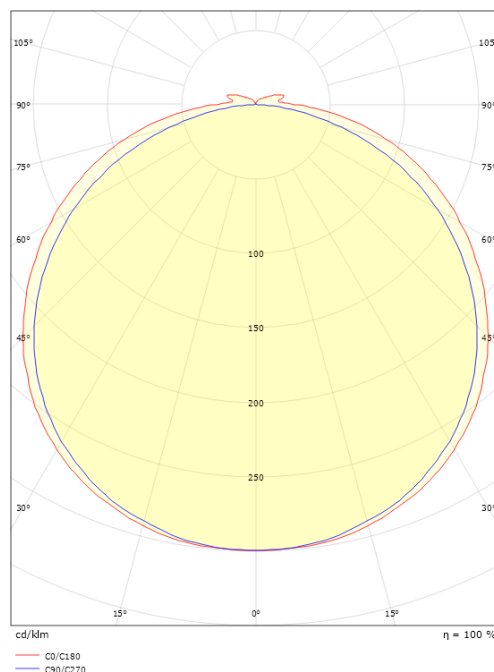

StripLine

StripLine 1,8m 827lm/m 2700K Ra>90

Article code: 391401
EAN: 7021983914019

Electrical

Wattage: 9W/m
System wattage: 9W
Voltage: 24V

Light technic

Type of light source: LED
Luminous flux: 827lm/m
Efficacy: 92 lm/W
Colour temperature: 2700K
Colour rendering (CRI): Ra>90
MacAdams factor: SDCM: 2
Lifetime: L80/B50>100,000
Light distribution: Direct
Beam angle: 120°

Protection

Luminaire class: Class III

Energy and approvals

Energy efficiency class: F

Materials and finish

Optics: Polyuretan (PU)

Mounting/Connection

Mounting: Surface, Indoor / Outdoor
Module: 1,8m
Cable: Cable 2m + 0,15 m

Dimensions

Length (mm) L: 1800
Width (mm) W: 12
Height (mm) H: 3.2
Weight (kg) gross/net: 0.192 / 0.142

Packaging

Packing dimensions (mm): 143 x 135 x 18

7 0 2 1 9 8 3 9 1 4 0 1 9