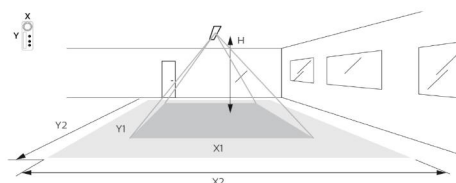

Sense 600x600 White Plaster board/Troldtekt Recessed frame

Article code: 8249045006
 EAN: 5703821178815

Materials and finish

Colour: White smooth (Ral 9016 gloss 30)

Mounting/Connection

Mounting: Indoor
 Module: 600x600

Dimensions

Length (mm) L: 640
 Width (mm) W: 640
 Height (mm) H: 40
 Weight (kg) gross/net: 1.56 / 1.35

Packaging

Packing dimensions (mm): 670 x 650 x 50

H (m)	Minor movements		Major movements	
	X1 (m)	Y1 (m)	X2 (m)	Y2 (m)
2.4	1.9	2.9	2.9	4.3
3	2.4	3.6	3.6	5.4