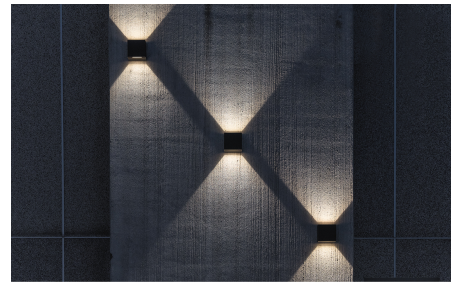

Product- and environment images