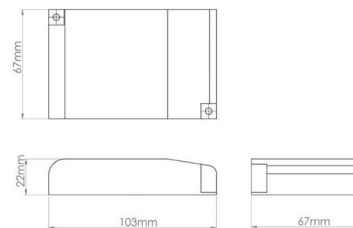

SENSE 700mA /3000lm DRIVER DALI