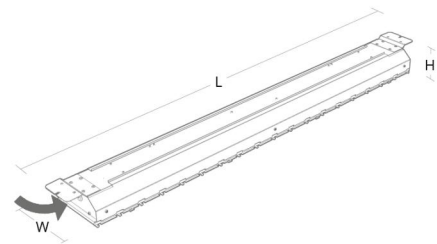

### Montage/Anschluss

Montage: Innen  
 Modul: 1500 156mm

### Größe

Länge (mm) L: 1705  
 Breite (mm) W: 60  
 Höhe (mm) H: 19  
 Gewicht (kg) brutto/netto: 1.2 / 1.2

### Verpackung

Verpackungsmaße (mm): 1705 x 60 x 19

VDE Testing and Certification Institute		VDE	
<b>VDE Test Report</b>			
Report No.	253251-TL1-1		
VDE File No.	1052400-2115-0805/253251		
Date of issue	2018-09-03		
Laboratory	VDE Testing and Certification Institute		
Address	Merianstrasse 28 63069 Offenbach/Main, Germany		
Testing location/ address	Merianstrasse 28 63069 Offenbach/Main, Germany		
Applicant's name	SG Production A/S		
Applicant's address	Egestubben 15-26, 5270 ODENSE, DENMARK		
Applied standard(s)	DIN VDE 0710 Teil 13:1981-05		
Test item description	Technical luminaire, fixed		
Trade Mark	SG		
Type reference(s)	Arena Sport 1200 D 89W, Arena Sport 1200 D 176W		
Ratings	220 - 240 V a.c.; 50 / 60 Hz; 89W, 176W, IP23, class I		
Test sample condition	<input checked="" type="checkbox"/> Non-damaged sample		
Remark			
Sample entry date	2018-08-13		
Date (s) of performance of tests	2018-08-29		
Tested by			
Name, Signature	Peter Kaufmann (Authorization of test report)		
Function	Testing engineer		
Verified by			
Name, Signature	Thomas Lieser		
Function	Reviewer		
Report No.	253251-TL1-1	Page	1 of 13
<b>Disclaimer:</b>			
<small>This test report contains the result of a singular investigation carried out on the product submitted. A sample of this product was tested to found the accordance with the theoretical listed standards or clauses of specifications. This test report does not entitle for the use of a VDE Certification Mark and considers safety the requirements of the specifications mentioned below. Whenever reference is made to this test report towards third party, this test report shall be made available on the very spot in full length.</small>			