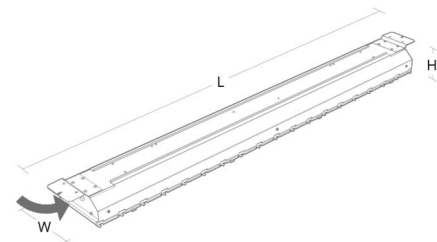

Arena Sport 1500 156mm Weiss Anti Ballabdeckung

Artikelnummer: 8249044887
 EAN: 5703821177528

Materialien und Ausführung

Farbe: Weiss (RAL 9010, Glanz 25%)

Montage/Anschluss

Montage: Innen
 Modul: 1500 156mm

Größe

Länge (mm) L: 1705
 Breite (mm) W: 60
 Höhe (mm) H: 19
 Gewicht (kg) brutto/netto: 1.2 / 1.2

Verpackung

Verpackungsmaße (mm): 1705 x 60 x 19

VDE Testing and Certification Institute		VDE	
VDE Test Report			
Report No.	253251-TL1-1		
VDE File No.	1052400-2115-0805/253251		
Date of issue	2018-09-03		
Laboratory	VDE Testing and Certification Institute		
Address	Merianstrasse 28 63069 Offenbach/Main, Germany		
Testing location/ address	Merianstrasse 28 63069 Offenbach/Main, Germany		
Applicant's name	SG Production A/S		
Applicant's address	Egestubben 15-26, 5270 ODENSE, DENMARK		
Applied standard(s)	DIN VDE 0710 Teil 13:1981-05		
Test item description	Technical luminaire, fixed		
Trade Mark	SG		
Type reference(s)	Arena Sport 1200 D 89W, Arena Sport 1200 D 176W		
Ratings	220 - 240 V a.c.; 50 / 60 Hz; 89W, 176W, IP23, class I		
Test sample condition	<input checked="" type="checkbox"/> Non-damaged sample		
Remark			
Sample entry date	2018-08-13		
Date (s) of performance of tests	2018-08-29		
Tested by			
Name, Signature	Peter Kaufmann (Authorization of test report)		
Function	Testing engineer		
Verified by			
Name, Signature	Thomas Lieser		
Function	Reviewer		
Report No.	253251-TL1-1	Page	1 of 13
Disclaimer:			
<small>This test report contains the result of a singular investigation carried out on the product submitted. A sample of this product was tested to found the accordance with the theoretical listed standards or clauses of specifications. The test report does not entitle for the use of a VDE Certification Mark and considers safety the requirements of the specifications mentioned below. Whenever reference is made to this test report towards third party, this test report shall be made available on the very spot in full length.</small>			