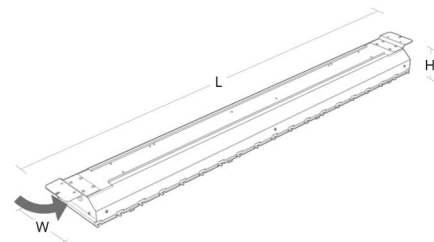

Arena Sport 1200 296mm Weiss Anti Ballabdeckung

Artikelnummer: 8249044874
 EAN: 5703821177535

Materialien und Ausführung

Farbe: Weiss (RAL 9010, Glanz 25%)

Montage/Anschluss

Montage: Innen
 Modul: 1200 296mm

Größe

Länge (mm) L: 1205
 Breite (mm) W: 200
 Höhe (mm) H: 48
 Gewicht (kg) brutto/netto: 1.2 / 1.2

Verpackung

Verpackungsmaße (mm): 1205 x 200 x 48

VDE Testing and Certification Institute		VDE	
VDE Test Report			
Report No.	253251-TL1-1		
VDE File No.	1052400-2115-0805/253251		
Date of issue	2018-09-03		
Laboratory	VDE Testing and Certification Institute		
Address	Merianstrasse 28 63069 Offenbach/Main, Germany		
Testing location/ address	Merianstrasse 28 63069 Offenbach/Main, Germany		
Applicant's name	SG Production A/S		
Applicant's address	Egestubben 15-26, 5270 ODENSE, DENMARK		
Applied standard(s)	DIN VDE 0710 Teil 13:1981-05		
Test item description	Technical luminaire, fixed		
Trade Mark	SG		
Type reference(s)	Arena Sport 1200 D 89W, Arena Sport 1200 D 176W		
Ratings	220 - 240 V a.c.; 50 / 60 Hz; 89W, 176W, IP23, class I		
Test sample condition	<input checked="" type="checkbox"/> Non-damaged sample		
Remark:			
Sample entry date	2018-08-13		
Date (s) of performance of tests	2018-08-29		
Tested by:			
Name, Signature	Peter Kaufmann (Authorization of test report)		
Function	Testing engineer		
Verified by:			
Name, Signature	Thomas Lieser		
Function	Reviewer		
Report No.:	253251-TL1-1	Page	1 of 13
Disclaimer:			
<small>This test report contains the result of a singular investigation carried out on the product submitted. A sample of this product was tested to found the accordance with the theoretical listed standards or classes of efficiency. This test report does not entitle for the use of a VDE Certification Mark and considers solely the requirements of the specifications mentioned below. Whenever reference is made to this test report towards third party, this test report shall be made available on the very spot in full length.</small>			