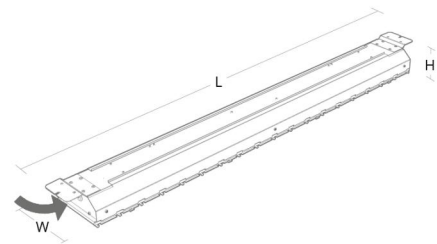

### Montage/Anschluss

Montage: Innen  
 Modul: 1200 156mm

### Größe

Länge (mm) L: 1205  
 Breite (mm) W: 60  
 Höhe (mm) H: 19  
 Gewicht (kg) brutto/netto: 0.8 / 0.6

### Verpackung

Verpackungsmaße (mm): 1205 x 60 x 19

VDE Testing and Certification Institute		VDE	
<b>VDE Test Report</b>			
Report No.	253251-TL1-1		
VDE File No.	1052400-2115-0805/253251		
Date of issue	2018-09-03		
Laboratory	VDE Testing and Certification Institute		
Address	Merianstrasse 28 63069 Offenbach/Main, Germany		
Testing location/ address	Merianstrasse 28 63069 Offenbach/Main, Germany		
Applicant's name	SG Production A/S		
Applicant's address	Egestubben 15-26, 5270 ODENSE, DENMARK		
Applied standard(s)	DIN VDE 0710 Teil 13:1981-05		
Test item description	Technical luminaire, fixed		
Trade Mark	SG		
Type reference(s)	Arena Sport 1200 D 89W, Arena Sport 1200 D 176W		
Ratings	220 - 240 V a.c.; 50 / 60 Hz; 89W, 176W, IP23, class I		
Test sample condition	<input checked="" type="checkbox"/> Non-damaged sample		
Remark:			
Sample entry date	2018-08-13		
Date (s) of performance of tests	2018-08-29		
Tested by:			
Name, Signature	Peter Kaufmann (Authorization of test report)		
Function	Testing engineer		
Verified by:			
Name, Signature	Thomas Lieser		
Function	Reviewer		
Report No.:	253251-TL1-1	Page	1 of 13
Disclaimer:			
<small>This test report contains the result of a singular investigation carried out on the product submitted. A sample of this product was tested to found the accordance with the theoretical listed standards or clauses of specifications. This test report does not entitle for the use of a VDE Certification Mark and considers safety the requirements of the specifications mentioned below. Whenever reference is made to this test report towards third party, this test report shall be made available on the very spot in full length.</small>			