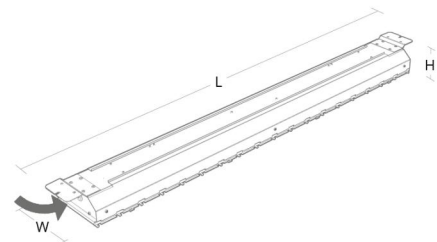

Arena Sport 1200 156mm Weiss Anti Ballabdeckung

Artikelnummer: 8249044861
 EAN: 5703821177511

Materialien und Ausführung

Farbe: Weiss (RAL 9010, Glanz 25%)

Montage/Anschluss

Montage: Innen
 Modul: 1200 156mm

Größe

Länge (mm) L: 1205
 Breite (mm) W: 60
 Höhe (mm) H: 19
 Gewicht (kg) brutto/netto: 0.8 / 0.6

Verpackung

Verpackungsmaße (mm): 1205 x 60 x 19

VDE Testing and Certification Institute		VDE	
VDE Test Report			
Report No.	253251-TL1-1		
VDE File No.	1052400-2115-0805/253251		
Date of issue	2018-09-03		
Laboratory	VDE Testing and Certification Institute		
Address	Merianstrasse 28 63069 Offenbach/Main, Germany		
Testing location/ address	Merianstrasse 28 63069 Offenbach/Main, Germany		
Applicant's name	SG Production A/S		
Applicant's address	Egestubben 15-26, 5270 ODENSE, DENMARK		
Applied standard(s)	DIN VDE 0710 Teil 13:1981-05		
Test item description	Technical luminaire, fixed		
Trade Mark	SG		
Type reference(s)	Arena Sport 1200 D 89W, Arena Sport 1200 D 176W		
Ratings	220 – 240 V a.c.; 50 / 60 Hz; 89W, 176W, IP23, class I		
Test sample condition	<input checked="" type="checkbox"/> Non-damaged sample		
Remark			
Sample entry date	2018-08-13		
Date (s) of performance of tests	2018-08-29		
Tested by			
Name, Signature	Peter Kaufmann (Authorization of test report)		
Function	Testing engineer		
Verified by			
Name, Signature	Thomas Lieser		
Function	Reviewer		
Report No.	253251-TL1-1	Page	1 of 13
Disclaimer:			
<small>This test report contains the result of a singular investigation carried out on the product submitted. A sample of this product was tested to found the accordance with the theoretical listed standards or clauses of specifications. This test report does not entitle for the use of a VDE Certification Mark and considers safety the requirements of the specifications mentioned below. Whenever reference is made to this test report towards third party, this test report shall be made available on the very spot in full length.</small>			