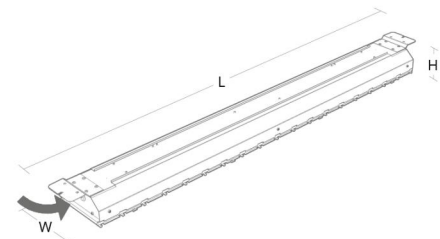

Arena Sport

Arena Sport 1200 156mm Weiss Wide 11270lm 4000K Ra>80 DALI

Artikelnummer: 8246094416
EAN: 5703821177320

Elektrisch

System wattage: 77W
Spannung: 220-240V
Max. Leuchten pro Leitungsschutzschalter: B10: 12, B16: 21, C10: 19, C16: 34

Lichttechnik

Leuchtmittel: LED
Lichtstrom (lm): 11270lm
Lichtausbeute: 146 lm/W
Lichtfarbe: 4000K
Farbwiedergabeindex: Ra>80
MacAdams Faktor: SDCM: 3
Lebensdauer: L80/B20>100.000
Lebensdauer: L90/B10>70.000
Min. Umgebungstemperatur: -25°C
Lichtverteilung: Direkt
Optik: Lens Wide
Abstrahlwinkel: Wide
UGR: UGR<25
Photobiologische Sicherheit: RG 1

Steuerung/Dimmen

Typ: DALI

Schutzklasse

Schutzklasse: Klasse I

Richtlinien

Lichtquelle mit Energieeffizienzklasse: C
Breeam: Erfüllt HEA 01 für flickerfreie Beleuchtung
BVB: Ja

Materialien und Ausführung

Gehäuse: Stahlblech
Farbe: Weiss (RAL 9010, Glanz 25%)
Werkstoff der Abdeckung: Acryl (PMMA)

Montage/Anschluss

Montage: Anbau, Innen
Modul: 1200 156mm
Anschluss: 7-polige Anschlussklemme mit Durchgangsverdrahtung 5 x 2,5 mm² (+DALI)

Größe

Länge (mm) L: 1263
Breite (mm) W: 156
Höhe (mm) H: 80
Gewicht (kg) brutto/netto: 6.8 / 6.6

Verpackung

Verpackungsmaße (mm): 1270 x 174 x 85