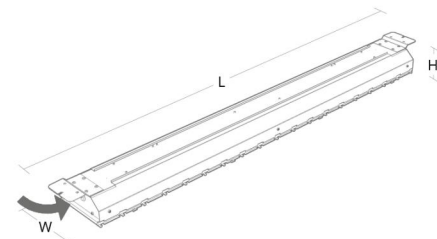

Arena Sport

Arena Sport 1200 156mm Weiss Wide 11270lm 4000K Ra>80 DALI

Artikelnummer: 8246094416
EAN: 5703821177320

Elektrisch

System wattage: 77W
Spannung: 220-240V
Max. Leuchten pro Leitungsschutzschalter: B10: 12, B16: 21, C10: 19, C16: 34

Lichttechnik

Leuchtmittel: LED
Lichtstrom (lm): 11270lm
Lichtausbeute: 146 lm/W
Lichtfarbe: 4000K
Farbwiedergabeindex: Ra>80
MacAdams Faktor: SDCM: 3
Lebensdauer: L80/B20>100.000
Lebensdauer: L90/B10>70.000
Min. Umgebungstemperatur: -25°C
Lichtverteilung: Direkt
Optik: Lens Wide
Abstrahlwinkel: Wide
UGR: UGR<25
Photobiologische Sicherheit: RG 1

Steuerung/Dimmen

Typ: DALI

Schutzklasse

Schutzklasse: Klasse I

Richtlinien

Lichtquelle mit Energieeffizienzklasse: C
Breeam: Erfüllt HEA 01 für flickerfreie Beleuchtung
BVB: Ja

Materialien und Ausführung

Gehäuse: Stahlblech
Farbe: Weiss (RAL 9010, Glanz 25%)
Werkstoff der Abdeckung: Acryl (PMMA)

Montage/Anschluss

Montage: Anbau, Innen
Modul: 1200 156mm
Anschluss: 7-polige Anschlussklemme mit Durchgangsverdrahtung 5 x 2,5 mm² (+DALI)

Größe

Länge (mm) L: 1263
Breite (mm) W: 156
Höhe (mm) H: 80
Gewicht (kg) brutto/netto: 6.8 / 6.6

Verpackung

Verpackungsmaße (mm): 1270 x 174 x 85