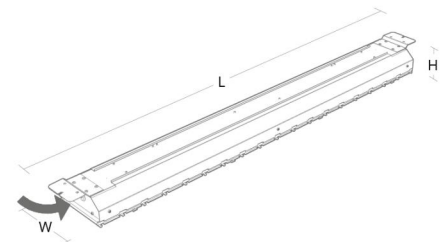

Arena Sport

Arena Sport 1200 296mm Wide 22190lm 4000K Ra>80 DALI

Artikelnummer: 8246094403
EAN: 5703821177337

Elektrisch

System wattage: 155W
Spannung: 220-240V
Max. Leuchten pro Leitungsschutzschalter: B10: 7, B16: 12, C10: 12, C16: 20

Lichttechnik

Leuchtmittel: LED
Lichtstrom (lm): 22190lm
Lichtausbeute: 143 lm/W
Lichtfarbe: 4000K
Farbwiedergabeindex: Ra>80
MacAdams Faktor: SDCM: 3
Lebensdauer: L80/B20>100.000
Lebensdauer: L90/B10>70.000
Min. Umgebungstemperatur: -25°C
Lichtverteilung: Direkt
Optik: Lens Wide
Abstrahlwinkel: Wide
UGR: UGR<25
Photobiologische Sicherheit: RG 1

Steuerung/Dimmen

Typ: DALI

Schutzklasse

Schutzklasse: Klasse I

Richtlinien

Lichtquelle mit Energieeffizienzklasse: C
Breeam: Erfüllt HEA 01 für flickerfreie Beleuchtung
BVB: Ja

Materialien und Ausführung

Gehäuse: Stahlblech
Werkstoff der Abdeckung: Acryl (PMMA)

Montage/Anschluss

Montage: Anbau, Innen
Modul: 1200 296mm
Anschluss: 7-polige Anschlussklemme mit Durchgangsverdrahtung 5 x 2,5 mm² (+DALI)

Größe

Länge (mm) L: 1263
Breite (mm) W: 296
Höhe (mm) H: 80
Gewicht (kg) brutto/netto: 10.7 / 10.5

Verpackung

Verpackungsmaße (mm): 1270 x 314 x 85