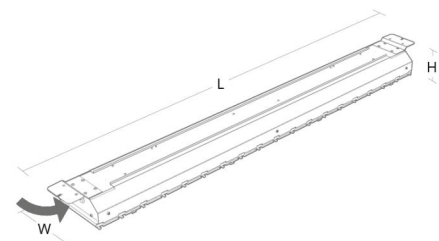

Arena Sport

Arena Sport 1200 296mm Weiss Medium 22190lm 4000K Ra>80 DALI

Artikelnummer: 8246094296
EAN: 5703821177191

Elektrisch

System wattage: 155W
Spannung: 220-240V
Max. Leuchten pro Leitungsschutzschalter: B10: 7, B16: 12, C10: 12, C16: 20

Lichttechnik

Leuchtmittel: LED
Lichtstrom (lm): 22190lm
Lichtausbeute: 143 lm/W
Lichtfarbe: 4000K
Farbwiedergabeindex: Ra>80
MacAdams Faktor: SDCM: 3
Lebensdauer: L80/B20>100.000
Lebensdauer: L90/B10>70.000
Min. Umgebungstemperatur: -25°C
Lichtverteilung: Direkt
Optik: Lense Medium
Abstrahlwinkel: Medium
UGR: UGR<22
Photobiologische Sicherheit: RG 1

Steuerung/Dimmen

Typ: DALI

Schutzklasse

Schutzklasse: Klasse I

Richtlinien

Lichtquelle mit Energieeffizienzklasse: C
Breeam: Erfüllt HEA 01 für flickerfreie Beleuchtung
BVB: Ja

Materialien und Ausführung

Gehäuse: Stahlblech
Farbe: Weiss (RAL 9010, Glanz 25%)
Werkstoff der Abdeckung: Acryl (PMMA)

Montage/Anschluss

Montage: Anbau, Innen
Modul: 1200 296mm
Anschluss: 7-polige Anschlussklemme mit Durchgangsverdrahtung 5 x 2,5 mm² (+DALI)

Größe

Länge (mm) L: 1263
Breite (mm) W: 296
Höhe (mm) H: 80
Gewicht (kg) brutto/netto: 10.2 / 10

Verpackung

Verpackungsmaße (mm): 1270 x 314 x 85