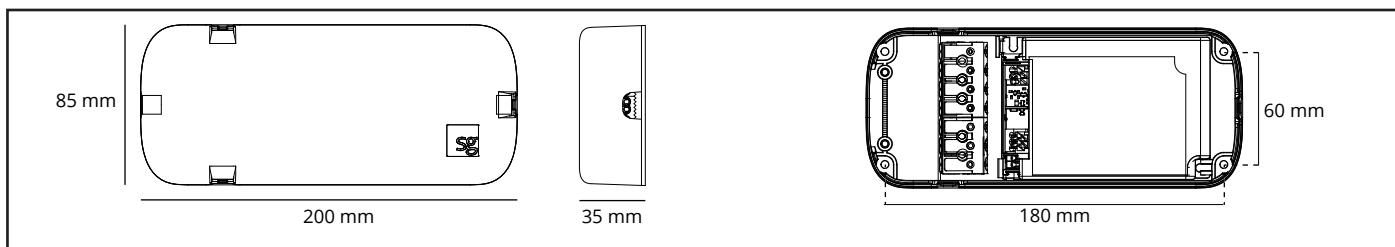

24V 75W Driver Kit Phase Cut

220-240V, 50/60Hz, 24-75W

LED load per driver

Total load on driver: Min 24W,
Max 75W

Stripline 9W/m	2,6-8,3m
Stripline 15W/m	1,6-5m
Slimline	Max 2A (Max 48W)
Slimline Pro	Max 2A (Max 48W)
Slimline DTW	Not suitable
LEDStar	16-24 pcs
LEDStar Slim	7-13 pcs
Luna Mini	22-39 pcs
Luna Deco	11-16 pcs
Luna Deco Opal	11-16 pcs