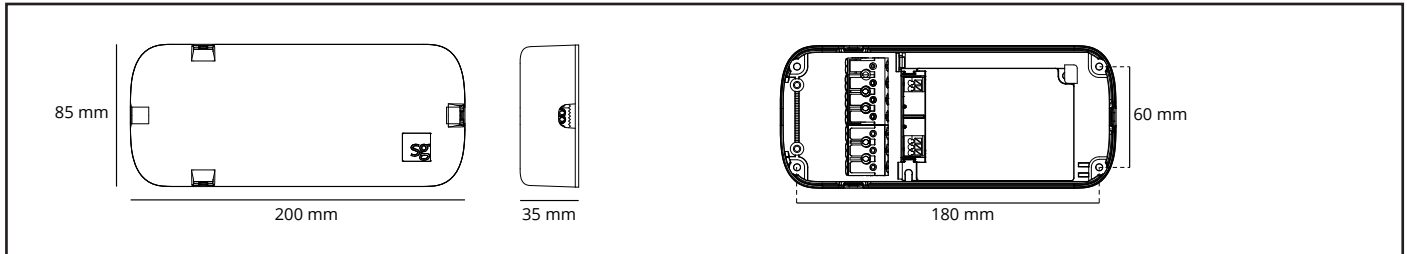

24V 36W Driver Kit Phase Cut

220-240V, 50/60Hz, Max 36W

LED load per driver

Total load on driver: Max 36W

LED Load	Quantity
Stripline 9W/m	0,3-4m
Stripline 15W/m	0,2-2,4m
Slimline	2,5-36W
Slimline Pro	2,5-36W
Slimline DTW	Not suitable
LEDStar	1-15 pcs
LEDStar Slim	1-6 pcs
Luna Mini	3-21 pcs
Luna Deco	1-10 pcs
Luna Deco Opal	1-10 pcs