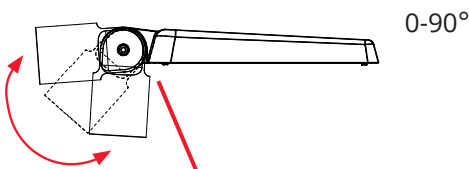

6mm Max 15Nm

6mm Max 15Nm

42/48mm to 60mm converter