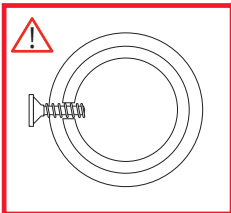

6mm Max 15Nm

6mm Max 15Nm

42/48mm to 60mm converter