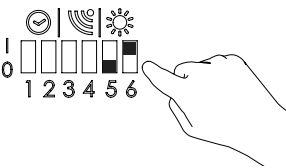

Motion sensitivity

	3	4
High	1	1
Medium	0	1
Low	1	0
Off	0	0

1

2

3

Daylight sensitivity

	5	6
Low	1	1
Medium	0	1
High	1	0
Off	0	0

1

2

3