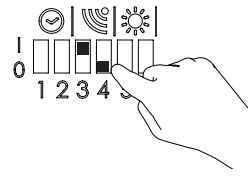

INTERNATIONAL

SG Lighting Co Ltd.
Tel: +86 769 88 49 20 82
cindy@sgdgc.com
www.sg-as.com

Motion sensitivity

	3	4
High	1	1
Medium	0	1
Low	1	0
Off	0	0

1

2

3

Daylight sensitivity