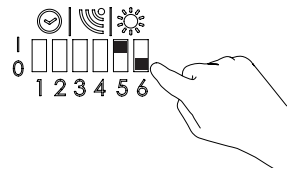

Daylight sensitivity

	5	6
Low	1	1
Medium	0	1
High	1	0
Off	0	0

1