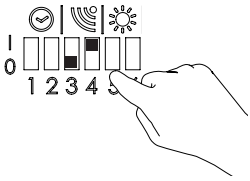

INTERNATIONAL

SG Lighting Co Ltd.
Tel: +86 769 88 49 20 82
cindy@sgdgc.com
www.sg-as.com

Motion sensitivity

	3	4
High	1	1
Medium	0	1
Low	1	0
Off	0	0

1

2

3

Daylight sensitivity