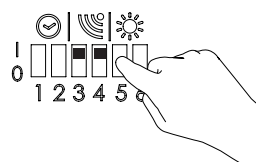

INTERNATIONAL

SG Lighting Co Ltd.
Tel: +86 769 88 49 20 82
cindy@sgdgc.com
www.sg-as.com

Motion sensitivity

	3	4
High	1	1
Medium	0	1
Low	1	0
Off	0	0

1

2

3

Daylight sensitivity