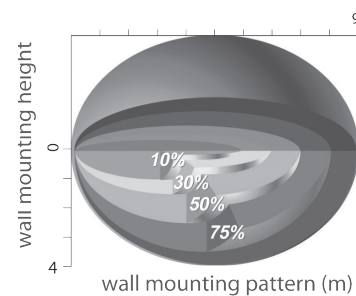

HC009S sensor

230V, 50Hz

Standby power		< 0.5W
Microwave frequency		5.8GHz+/-75MHz
Microwave power		< 0.2mW

	1	2	3	
I	●	●	●	100%
II	○	●	●	75%
III	●	○	●	50%
IV	●	●	○	25%
V	○	○	○	10%

	1	2	3	4	
I	●	●	●	●	5s
II	○	●	●	●	30s
III	●	○	●	●	1min
IV	●	●	○	●	5min
V	●	●	●	○	15min
VI	○	○	○	○	30min