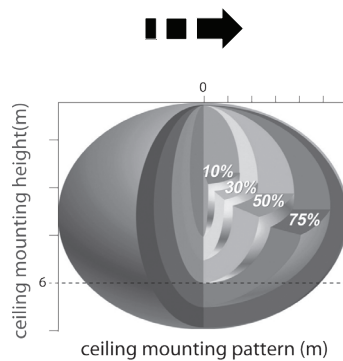

HC009S sensor

230V, 50Hz

Standby power		< 0.5W
Microwave frequency		5.8GHz+/-75MHz
Microwave power		< 0.2mW

	1	2	3	
I	●	●	●	100%
II	○	●	●	75%
III	●	○	●	50%
IV	●	●	○	25%
V	○	○	○	10%

	1	2	3	4	
I	●	●	●	●	5s
II	○	●	●	●	30s
III	●	○	●	●	1min
IV	●	●	○	●	5min
V	●	●	●	○	15min
VI	○	○	○	○	30min