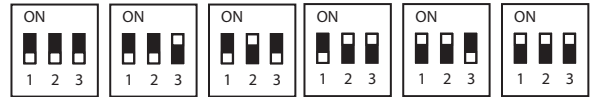

Dipswitch

| | | | | | | | |
|---|-----------|-----|-----|-----|-------------|------|------|
| Rax Soft 200 Satin Asymmetric 1600lm | mA | 200 | 250 | 300 | 350 | 400 | 450 |
| | lm | 57% | 71% | 86% | 100% | 111% | 125% |