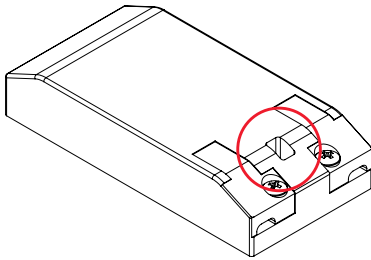

Dipswitch

Rax Soft 200
Satin Asymmetric 2200lm

mA	500	550	600	650	700	750	800	850
lm	100%	110%	119%	129%	138%	146%	154%	163%

Rax Soft 200
Satin Asymmetric 3000lm

mA	500	550	600	650	700	750	800	850
lm	78%	85%	93%	100%	107%	113%	119%	126%