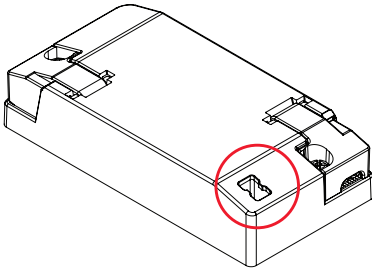

Dipswitch

| | | | | | | | |
|---|-----------|-----|-----|-----|-------------|------|------|
| Rax Soft 200 Satin Asymmetric 1600lm | mA | 200 | 250 | 300 | 350 | 400 | 450 |
| | lm | 57% | 71% | 86% | 100% | 111% | 125% |